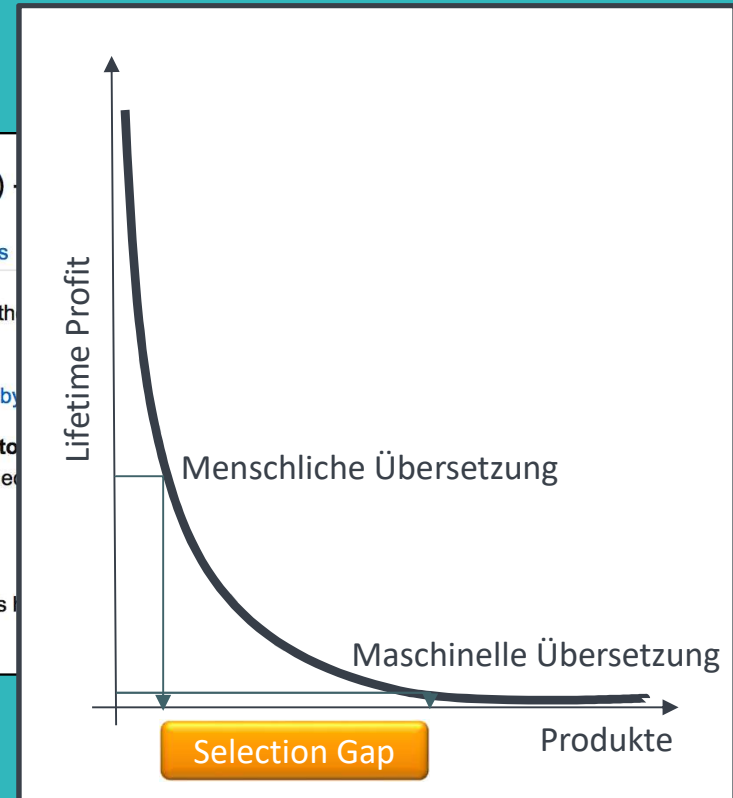

Maschinelle Übersetzungen

This product page was automatically translated.
Was this translation helpful? Yes or No

1432 Girali (Grasping toy)

by Selecta Spielzeug

3 customer reviews

2.03 & FREE Delivery in the

left in stock.

e-Spielwaren and Fulfilled by

livered to **Germany** by to

Delivery to Germany at che

m £7.11

4 in.

ssic series of grasping toys l

e product details